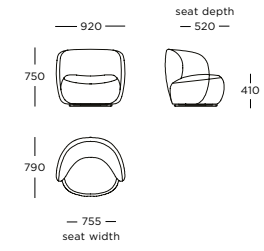

WARRANTY

5 years

Chair | Small

Chair | Large

Chair | High back

Chair | Small
Swivel with return

Chair | Large
Swivel with return

Chair | High back
Swivel with return

Dining chair

Bar stool

Counter stool

Dining table | Ø 1300