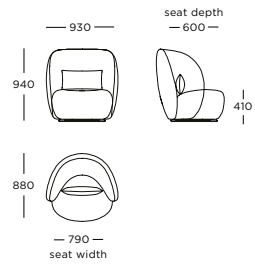

WARRANTY

5 years

Chair | Small

Chair | Large

Chair | High back

Chair | Small
Swivel with return

Chair | Large
Swivel with return

Chair | High back
Swivel with return

Dining chair

Bar stool

Counter stool

Dining table | Ø 1300