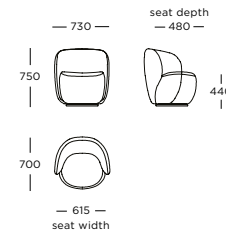

WARRANTY

5 years

Chair | Small

Chair | Large

Chair | High back

Chair | Small
Swivel with return

Chair | Large
Swivel with return

Chair | High back
Swivel with return

Dining chair

Bar stool

Counter stool

Dining table | Ø 1300