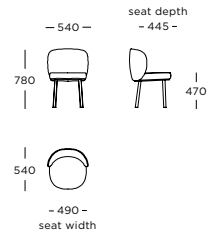

WARRANTY

5 years

Chair | Small

Chair | Large

Chair | High back

Chair | Small
Swivel with return

Chair | Large
Swivel with return

Chair | High back
Swivel with return

Dining chair

Bar stool

Counter stool

Dining table | Ø 1300