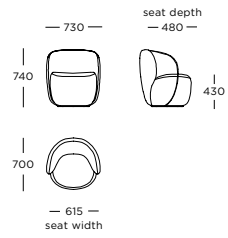

Chair | Small