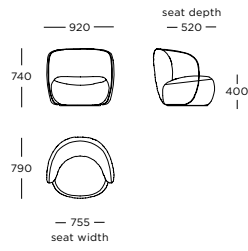

Chair | Large