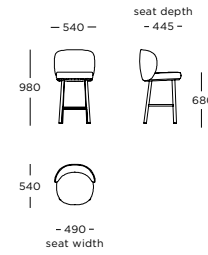

WARRANTY

5 years

Chair | Small

Chair | Large

Chair | High back

Chair | Small
Swivel with return

Chair | Large
Swivel with return

Chair | High back
Swivel with return

Dining chair

Bar stool

Counter stool

Dining table | Ø 1300