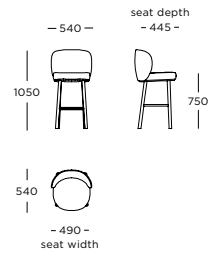

WARRANTY

5 years

Chair | Small

Chair | Large

Chair | High back

Chair | Small
Swivel with return

Chair | Large
Swivel with return

Chair | High back
Swivel with return

Dining chair

Bar stool

Counter stool

Dining table | Ø 1300