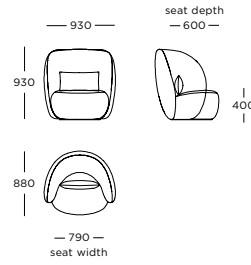

WARRANTY

5 years

Chair | Small

Chair | Large

Chair | High back

Chair | Small
Swivel with return

Chair | Large
Swivel with return

Chair | High back
Swivel with return

Dining chair

Bar stool

Counter stool

Dining table | Ø 1300